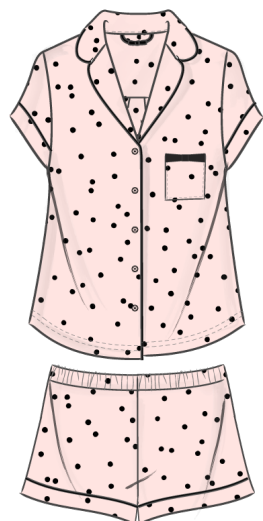

Sleepwear  
AW 2026

kate spade  
NEW YORK

**SHORT SLEEVE CROPPED PJ SET**

MODAL JERSEY  
 93% MODAL 7% ELASTANE  
**STYLE# KSI17155**  
 Size: XS-S-M-L-XL  
 LENGTH: 63.5" CM INSEAM  
 BLACK [001]  
 SCATTERED DOT PINK [951]

EK 39,90€ / UVP 119,90€

**SLEEP SHIRT**

MODAL JERSEY  
 93% MODAL 7% ELASTANE  
**STYLE# KSI15106**  
 SIZE: XS-S-M-L-XL  
 LENGTH: 86.36"  
 BLACK [001]  
 SCATTERED DOT PINK [951]

EK 26,90€ / UVP 79,90€

**CROPPED PJ SET**

MODAL JERSEY  
 93% MODAL 7% ELASTANE  
**STYLE# KSI01506**  
 SIZE: XS-S-M-L-XL  
 LENGTH: 63.5" CM INSEAM  
 BLACK [001]  
 SCATTERED DOT PINK [951]

EK 39,90€ / UVP 119,90€

**SHORT PJ SET**

MODAL JERSEY  
93% MODAL 7% ELASTANE  
**STYLE# KSI11755**  
SIZE: XS-S-M-L-XL  
LENGTH: 6.35 CM  
SCATTERED DOT PINK [951]

EK 36,90€ / UVP 109,90€

**SHORT PJ SET**

MODAL JERSEY  
93% MODAL 7% ELASTANE  
**STYLE# KSI11506**  
SIZE: XS-S-M-L-XL  
LENGTH: 6.35 CM  
INSEAM BLACK [001]