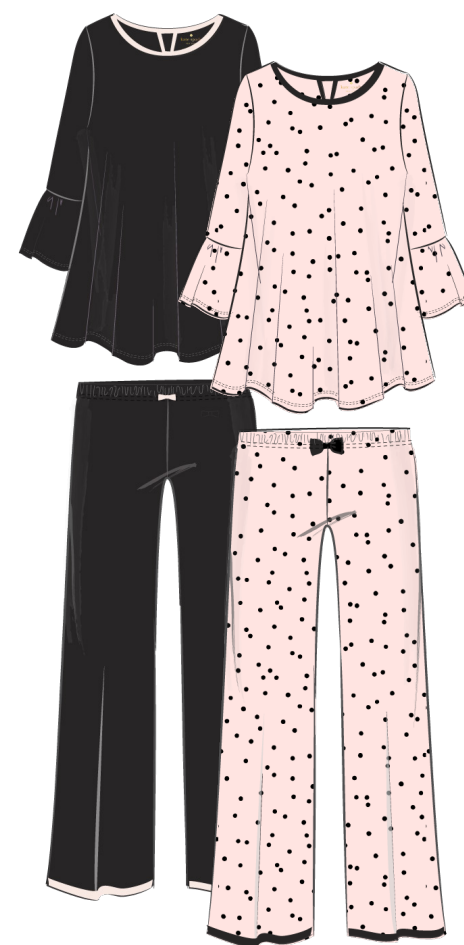

Sleepwear  
AW 2026

kate spade  
NEW YORK

**SHORT SLEEVE CROPPED PJ SET**

MODAL JERSEY  
 93% MODAL 7% ELASTANE  
**STYLE# KSI17155**  
 Size: XS-S-M-L-XL  
 LENGTH: 63.5" CM INSEAM  
 BLACK [001]  
 SCATTERED DOT PINK [951]

EK 39,90€ / UVP 119,90€

**SLEEP SHIRT**

MODAL JERSEY  
 93% MODAL 7% ELASTANE  
**STYLE# KSI15106**  
 SIZE: XS-S-M-L-XL  
 LENGTH: 86.36"  
 BLACK [001]  
 SCATTERED DOT PINK [951]

EK 26,90€ / UVP 79,90€

**CROPPED PJ SET**

MODAL JERSEY  
 93% MODAL 7% ELASTANE  
**STYLE# KSI01506**  
 SIZE: XS-S-M-L-XL  
 LENGTH: 63.5" CM INSEAM  
 BLACK [001]  
 SCATTERED DOT PINK [951]

EK 39,90€ / UVP 119,90€

**SHORT PJ SET**

EK 36,90€ / UVP 109,90€

**CROPPED PJ SET**

MODAL JERSEY  
93% MODAL 7% ELASTANE  
**STYLE# KSI21506**  
SIZE: XS-S-M-L-XL  
LENGTH: 63.5" CM INSEAM  
BLACK [001]

EK 39,90€ / UVP 119,90€